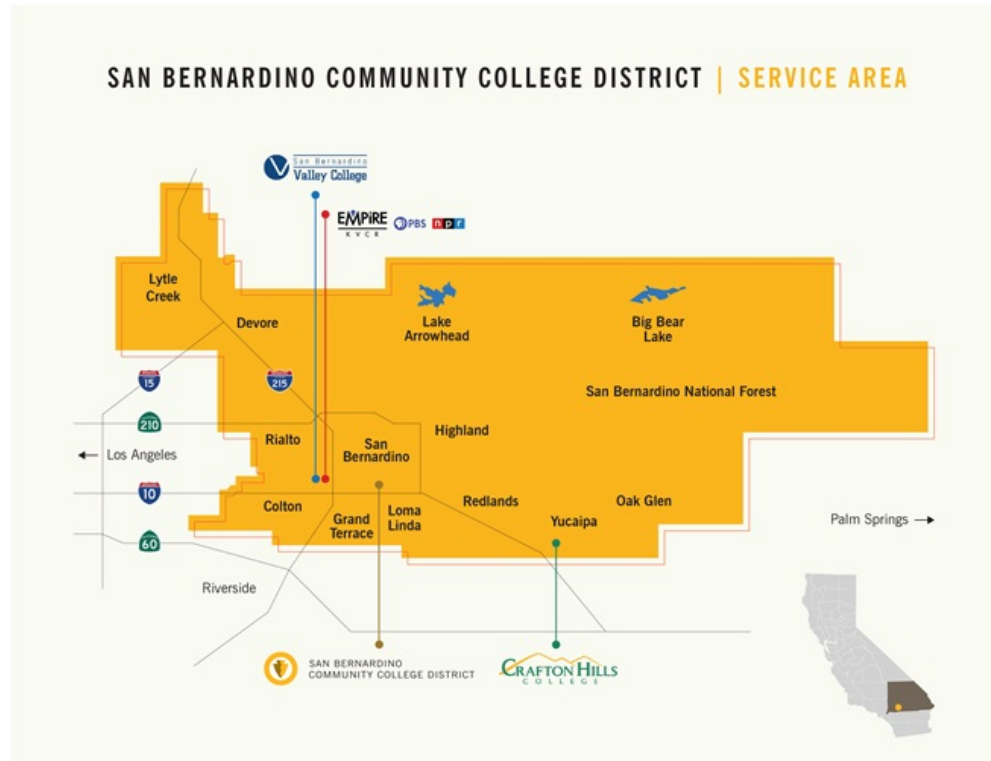

Committees

News & Events

District Wiki (login required)

NEARLY 100 YEARS OF HIGHER EDUCATION AND CAREER TRAINING FOR ALL

San Bernardino Community College District serves 27,000 students through [Crafton Hills College](#) and [San Bernardino Valley College](#). Since 1926, we have provided access to affordable, award-winning higher education and career training programs for families in 22 cities and communities in the Inland Empire.

We educate the health care professionals that serve our medical needs, veterans who have served our country, police and firefighters who keep us safe, and skilled workers who fuel our economy.

Our public mission goes beyond our campuses. We are home to the [EMPIRE | KVCR 91.9 FM and TV 24](#), the primary PBS television and NPR radio affiliate station for Inland Southern California. Created as a shared vision with the San Manuel Band of Mission Indians, in 2011 we launched [FNX | First Nations Experience](#), the first and only national broadcast television network exclusively devoted to Native American and World Indigenous programming.